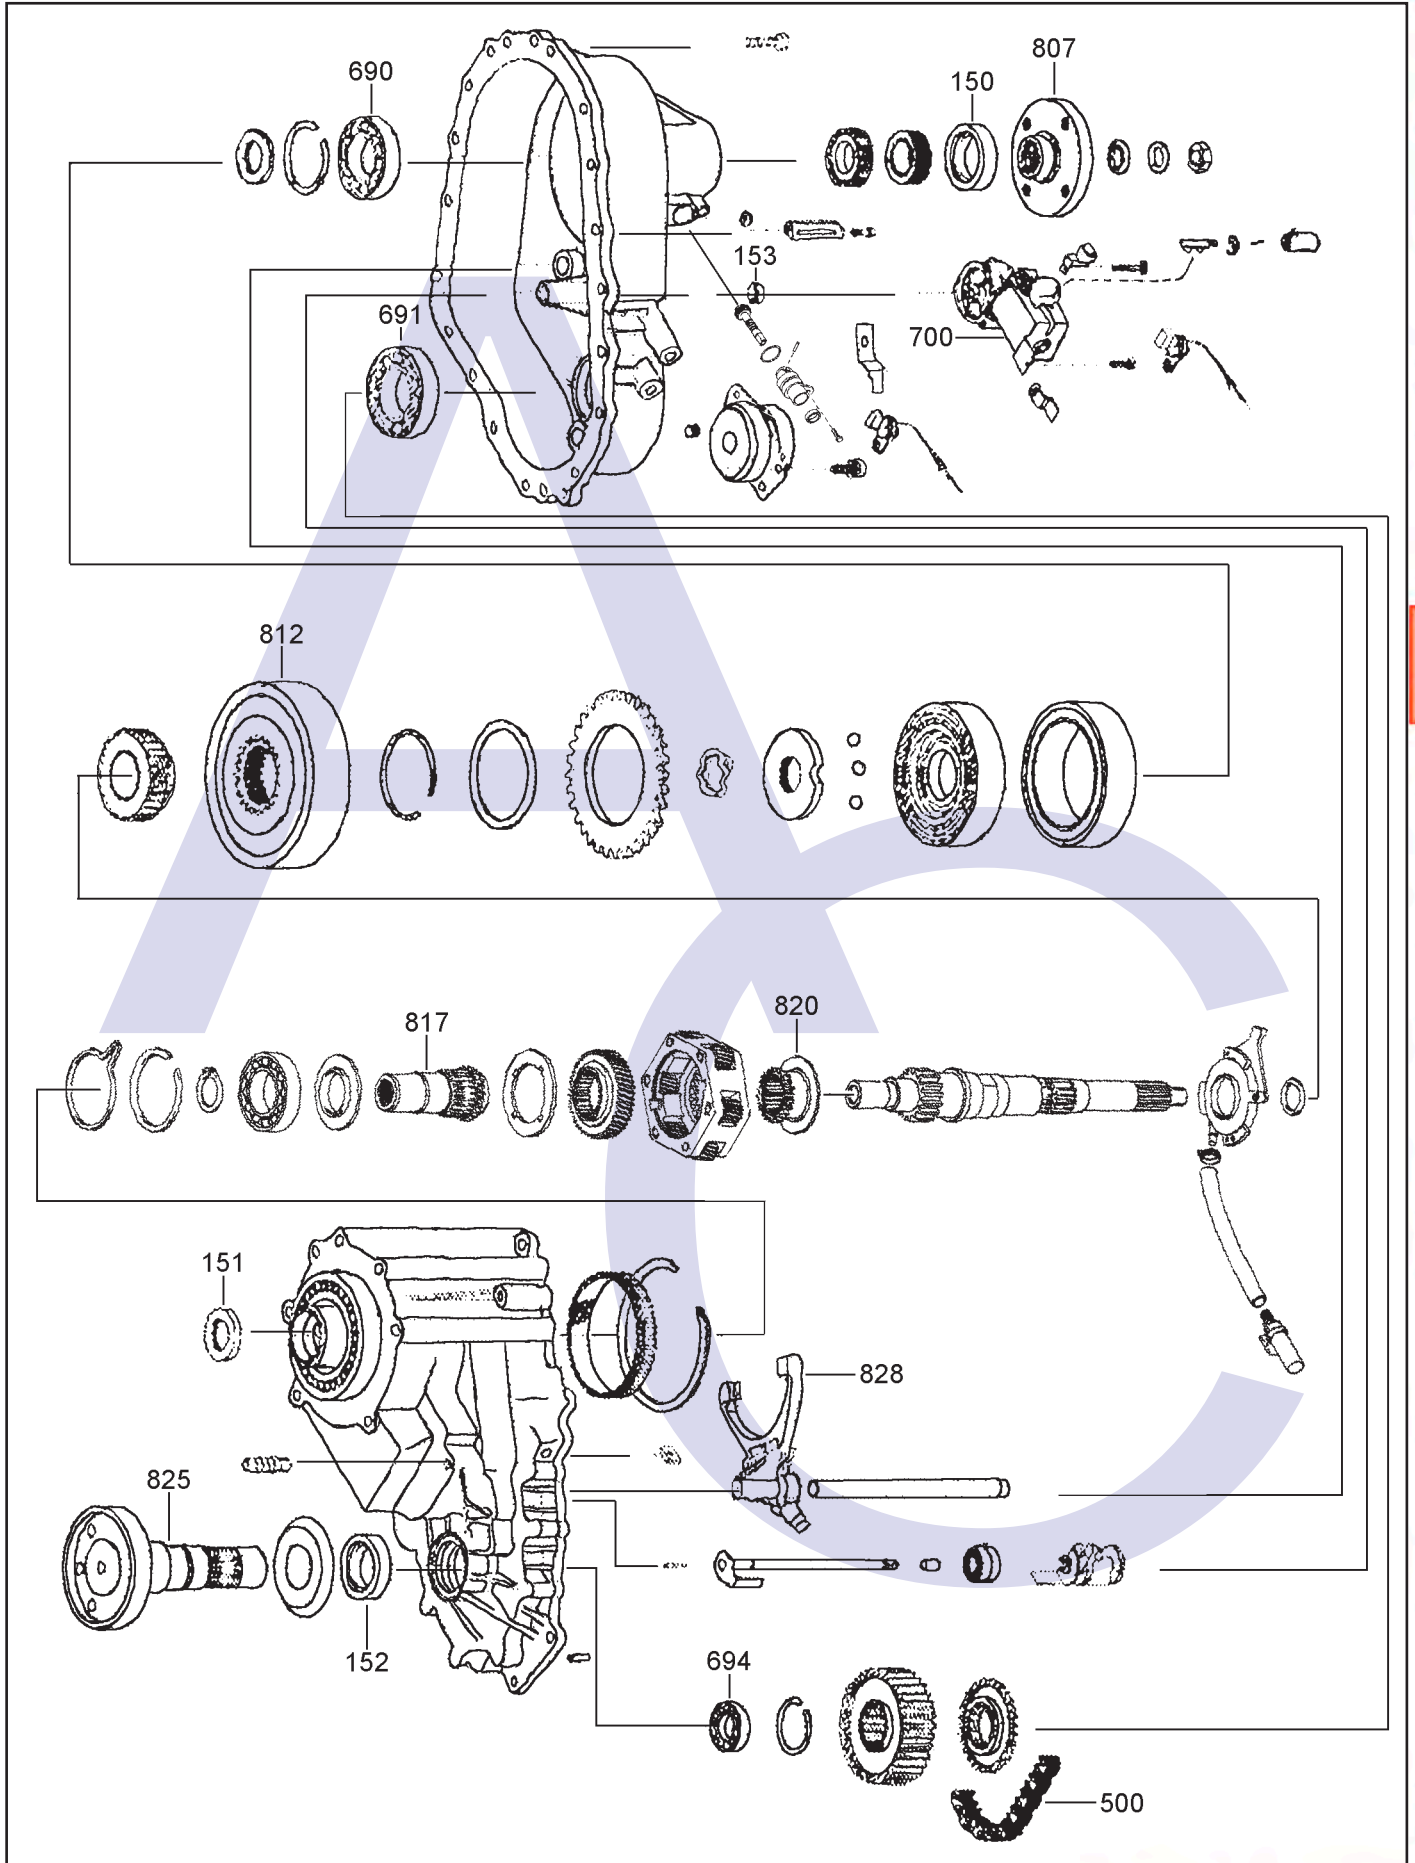

Borg Warner Model 4424

Kia Sorrento, Hyundai Santa Fe, Terracan

Part Time & Torque on Demand Transfer Case

AUTOMATIC CHOICE

THE AUTOMATIC TRANSMISSION PARTS WAREHOUSE

Borg Warner Model 4424

Kia Sorrento, Hyundai Santa Fe, Terracan

Part Time & Torque on Demand Transfer Case

AUTOMATIC CHOICE

THE AUTOMATIC TRANSMISSION PARTS WAREHOUSE

ILL NO.	DESCRIPTION	YEARS	QTY	PART NO
MASTER OVERHAUL KITS				
OVERHAUL GASKET AND SEAL KITS				
Kit	Gasket & Seal Kit.....	All	1	YBW4424.GSK01
GASKET & RUBBER COMPONENTS				
METAL CLAD SEALS				
150	Rear Output	All	1	YBW4424.MCS02
151	Input	All	1	YBW4424.MCS03
152	Front Output.....	All	1	YBW4424.MCS01
153	Electric Motor Seal (15mm)	All	1	YBW4424.MCS04
BUSHINGS, BEARINGS & WASHERS				
690	Bearing, Rear output.....	All	1	YBW4424.BE01
691	Bearing, Front Axle Support (Rear).....	All	1	YBW4424.BE02
694	Bearing, Front Axle Support (Front)	All	1	YBW4424.BE03
DRIVE CHAINS				
500	Drive Chain	All	1	YBW4405.CH01
ELECTRICAL COMPONENTS				
700	Shift Motor Assembly	All	1	YBW4424.ELE01
HARD PARTS				
807	Rear Output Flange	All	1	YBW4424.FL02
812	Clutch Pack Assembly	All	1	YBW4424.DRU01
817	Input Shaft Assembly (Kia Sorrento).....	All	1	YBW4424.SH01
817	Input Shaft Assembly (Terracan Manual 28 Teeth)	All	1	YBW4424.SH02
820	Selector, Syncro Hub	All	1	YBW4424.HUB01
825	Front Output Flange.....	All	1	YBW4424.FL01
828	Shift Fork Assembly (Aluminium).....	All	1	YBW4424.SEL01
MOUNTINGS				
TRANSFER CASE ASSY'S				
Unit	Exchange Unit (Kia Sorrento) ...	All	1	YBW4424.ASSY01
Unit	Exchange Unit (Hyundai Terracan)	All	1	YBW4424.ASSY02

ILL NO.	DESCRIPTION	YEARS	QTY	PART NO
TOOLS & MANUALS				